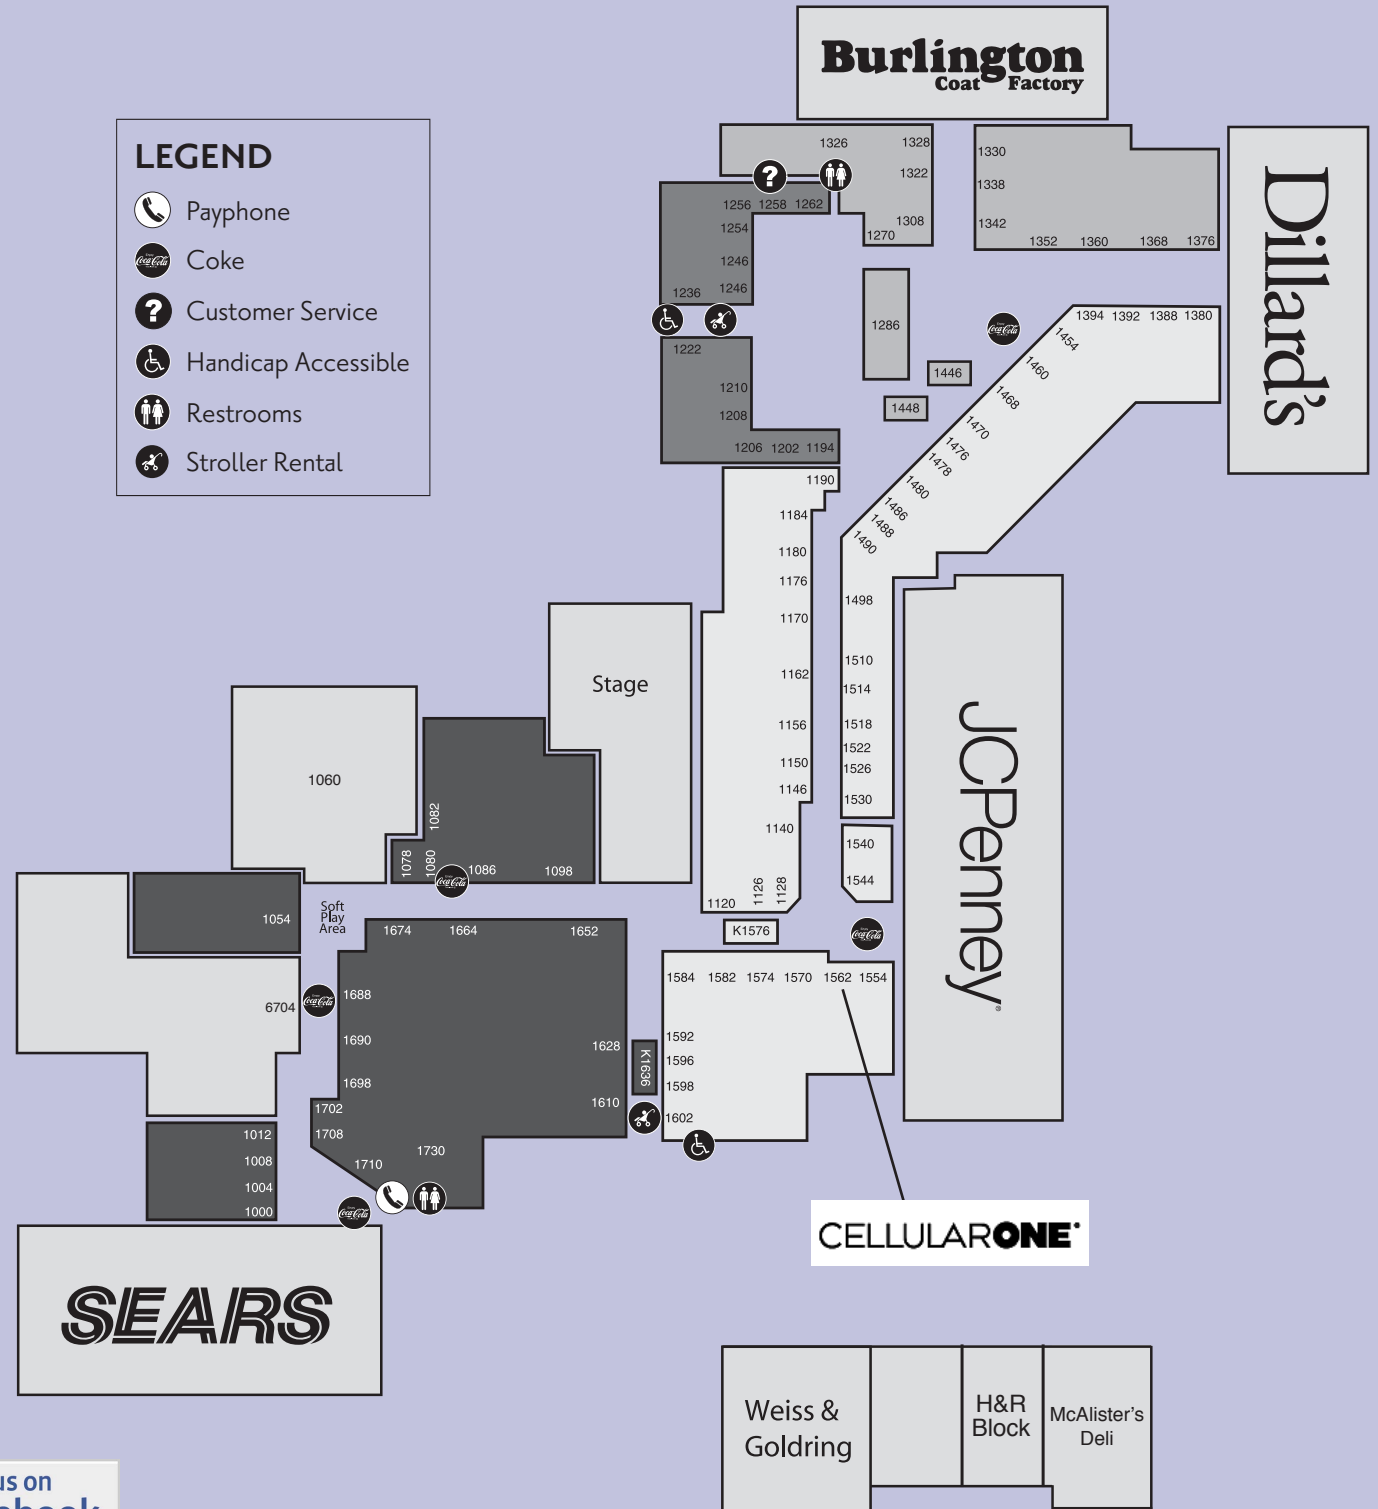

Music/Electronics/Entertainment

- 1176 Game Stop
- 1562 Centennial Wireless
- 1540 Radio Shack
- 6704 Slinkee's

Books, Cards & Gifts

- 1176 Game Stop
- 1688 Kosstalla's
- 1446 Perfume & Gifts
- 1126 Perfume Plaza

Sporting Goods

- 1554 Champs
- 1352 Hibbett Sporting Goods

Services

- 1690 Bulls Gym
- 1562 Centennial Wireless
- 1380 EyeMasters
- 1698 Junior League
- 1270 Lagniappe Theatre
- 6704 Slinkee's

- JCPenney Optical
- JCPenney Portrait
- Sears Hearing Center
- Sears Portrait
- Sears Optical

Health & Beauty

- 1128 Bath & Body Works
- 1598 California Nails
- 1380 EyeMasters
- 1582 GNC Live Well
- 1628 Mastercuts
- 1514 Regis Hairstylist
- 1574 Rite Aid Drugstore
- 1150 Trade Secret
- 1664 Victoria's Secret
- 1490 Vitamin World
- JCPenney Salon
- JCPenney Sephora

Specialty Retail

- 1270 Airbrush LA
- 1392 Baby World
- 1584 Bag It
- 1376 Fashion Boutique
- 1446 Hurricane Simulator
- 1674 Leather Shop etc.
- 1448 Proactive

Restaurants/Specialty Food

- 1522 Auntie Anne's Pretzels
- 1208 Chick-fil-A
- 1202 Corn Dog 7
- 1222 El Rodeo #2
- 1206 Famous Wok
- 1194 Great American Cookie Co.
- 1730 Piccadilly Cafeteria
- 1210 Sbarro Italian Eatery

Carts/Kiosks

- Bryan's Bags & More
- Cell Plus
- Cell One
- Deja View
- Fashion in Style
- Fashion World
- Gold Time
- Jewelry Palace
- Murano Glass
- Perfume & Gifts
- Toy Zone
- Unique Boutique Gifts
- Watch Hut
- Wireless Phones

LEGEND

- ☎ Payphone
- ☪ Coke
- ❓ Customer Service
- ♿ Handicap Accessible
- ♂♀ Restrooms
- 🛒 Stroller Rental

CELLULARONE®

Find us on Facebook

Weiss & Goldring | H&R Block | McAlister's Deli